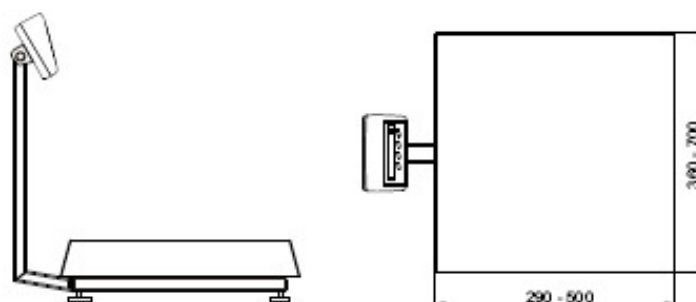

Technical data:

	WTC 6 C1	WTC 15 C1	WTC 30 C1	WTC 60 C2	WTC 150 C2	WTC 300 C2	WTC 150 C3	WTC 300 C3
	WTC 6 C1/K	WTC 15 C1/K	WTC 30 C1/K	WTC 60 C2/K	WTC 150 C2/K	WTC 300 C2/K	WTC 150 C3/K	WTC 300 C3/K
	WTC 3 C1/R	WTC 6 C1/R	WTC 15 C1/R	WTC 30 C1/R	WTC 30 C2/R	WTC 60 C2/R	WTC 150 C2/R	
Max capacity	3 kg	6 kg	15 kg	30 kg	30 kg	60 kg	150 kg	300 kg
Readability	1 g	2 g	3 g	10 g	10 g	20 g	50 g	100 g
Tare range	-3 kg	-6 kg	-15 kg	-30 kg	-30 kg	-60 kg	-150 kg	-300 kg
Pan size	290 x 360 mm	290 x 360 mm	290 x 360 mm	400 x 500 mm	400 x 500 mm	400 x 500 mm	400 x 500 mm	500 x 700 mm
Working temperature	-10° - +40 °C							
Output signal	RS 232							
IP rating	IP 65 construction, IP 54 indicator							
Power supply	230V 50Hz AC / 11V AC and 6 x AA							
Display	LCD (backlit)							

Additional equipment:

RACK FOR HEAD

LCD ADDITIONAL DISPLAY

KAFKA THERMAL PRINTER

NEEDLE PRINTER *EPSON*

TABLE FOR SCALE

EXTERNAL RECHARGEABLE BATTERY PACK

COMPUTER SOFTWARE: PW-WIN 2005

COMPUTER SOFTWARE: RAD-KEY 2000

COMPUTER SOFTWARE: REC-FS 2000

COMPUTER SOFTWARE: LS-FS 2000

RS 232/RS 485 CONVERTER

EXTERNAL POWER OUTPUT

Supplied by,

Wessex Scale Co, Lower Mill
Exford, Nr Minehead Somerset
TA24 7QE

Tel: 0845 472 5345

Fax: 01643 800 299

Email: sales@wessexscales.co.uk

Website: www.wessexscales.co.uk