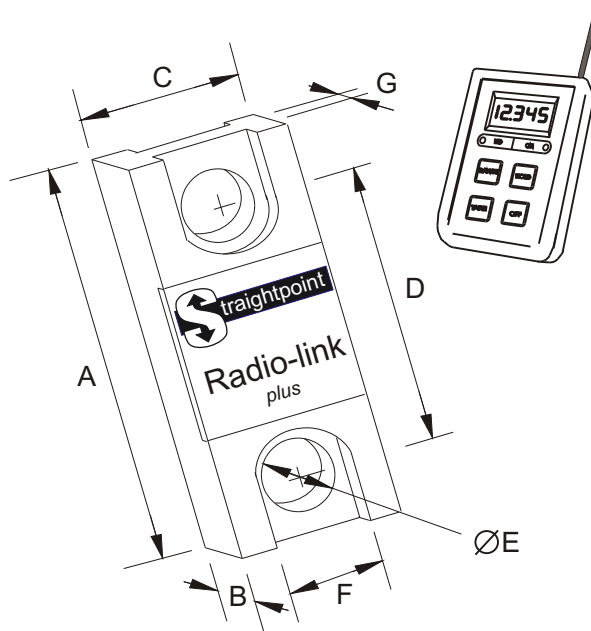

Wessex Scale Co

Radiolink *plus*

2.5t to 200t capacities

Rugged & weatherproof

License Free

High Accuracy

Dual range

Peak & trough hold function

Licence exempt radio version of the popular Loadlink.
 Range on standard Radiolink is 100 metres.
 Push button control for tare, hold, trough & peak hold.
 LoadLink is fitted with internal rechargeable batteries.
 Selectable units - tonnes & kN, others available on request.
 Up to fifteen Radiolinks may be displayed on the handheld display.
 May also be connected to a PC using our 'Desktop Controller' software package.

Supplied with handheld display, battery charger and carry case.

Specifications

Part Number	RLP/2T5	RLP/5T	RLP/10T	RLP/12T	RLP/20T	RLP/25T	RLP/50T	RLP/100T	RLP/200T
Capacity	2,500kg	5,000kg	10,000kg	12,000kg	20,000kg	25,000kg	50,000kg	100,000kg	200,000kg
Resolution	1kg	1kg	2kg	2kg	5kg	10kg	10kg	50kg	100kg
Weight	1.5kg	2.2kg	3.5kg	3.5kg	5.2kg	5.2kg	10.9kg	37kg	80kg
Safety Factor	5:1	5:1	6:1	5:1	6:1	5:1	5:1	4:1	3.5:1
Battery Type	Handheld-AA Alkaline / Link rechargeable alkaline								
Battery Life	Handheld-400hrs / Link-1 year sleep or 15hrs continuous transmission between charges								
Display Type	7 digit 8.8mm LCD								
Operating Temp	-10 to 50c								
Accuracy	+/- 0.3%								
Frequency	868MHz European or 915 MHz								
Range*	100 metres								
Modulation	FM Half duplex								
Data Rate	10 Updates per second								
Protection	IP65/NEMA 4								
Dimension A	204mm	249mm	305mm	305mm	340mm	340mm	400mm	608mm	690mm
Dimension B	43mm	43mm	47mm	47mm	60mm	60mm	75mm	99mm	150mm
Dimension C	101mm	101mm	101mm	101mm	110mm	110mm	151mm	255mm	305mm
Dimension D	146mm	165mm	193mm	193mm	215mm	215mm	230mm	320mm	350mm
Dimension E	24.5mm	38mm	47.5mm	47.5mm	55mm	55mm	66mm	108mm	125mm
Dimension F	47.5mm	66mm							
Dimension G	19mm	32mm							
Crosby Shackle	G210-3.25T	G210-6.5T	G210-12T	G210-12T	G210-25T	G210-25T	G2140-50T	G2140-110T	G2140-200T