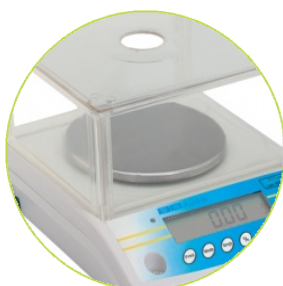

ACBplus Compact Balances

ADAM
Wessex Scale Co

Speed, Performance, Value - The Right Balance

- Capacity tracker
- Rechargeable battery / mains adapter supplied as standard
- RS-232 bi-directional interface
- Large backlit LCD display
- 15 weighing units
- Auto power off
- Stainless steel pan
- Draft shield supplied as standard
- Integral security bracket
- Adjustable feet
- Weighing
- Percentage weighing
- Weight accumulation
- Parts counting
- Below balance weighing

Technical Specifications

Model	ACBplus 150	ACBplus 300	ACBplus 600H	ACBplus 600	ACBplus 1000	ACBplus 1500	ACBplus 3000
Maximum capacity	150g	300g	600g	600g	1000g	1500g	3000g
Readability	0.005g	0.01g	0.01g	0.02g	0.01g	0.05g	0.1g
Resolution	0.005g	0.01g	0.01g	0.02g	0.01g	0.05g	0.1g
Tare range	-150g	-300g	-600g	-600g	-1000g	-1500g	-3000g
Repeatability (S.D.)	0.005g	0.01g	0.01g	0.02g	0.01g	0.05g	0.1g
Linearity (±)	0.01g	0.02g	0.02g	0.04g	0.02g	0.1g	0.2g
Pan size	120mm Ø					144x124mm	

General Specifications

Units of measurement	Gram (g), Carat (ct), Pound (lb), Ounce (Oz), Dram (d), Grain (GN), Troy Ounce (Ozt), Pennyweight (dWt), Momme (MM), Taels Hk. (TL.H), Taels S. (TL.S), Taels T. (TL.T), Tical (ti), Newton (N), Gram (g2)
Typical stabilisation time	2 Sec
Interface	RS-232 output
Calibration	Automatic external
Display	16mm / 0.6" high 6 digits LCD with auto backlight and loading bar graph
Power supply	9V/800 mA
Operating temperature	0°C - 40°C
Other features	Accuracy enhancement for parts counting and percentage weight function, rechargeable battery
Housing	ABS plastic, stainless steel platform
Draught shield dimensions	180 x 158 x 82mm
Overall dimensions (wxdxh)	195x240x70mm
Net weight	1.5kg