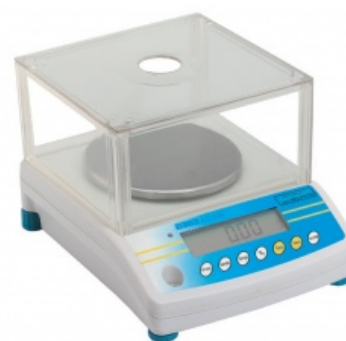

Technical Specifications

Model	ACBplus 150	ACBplus 300	ACBplus 600H	ACBplus 600	ACBplus 1000	ACBplus 1500	ACBplus 3000
Maximum capacity	150g	300g	600g	600g	1000g	1500g	3000g
Readability	0.005g	0.01g	0.01g	0.02g	0.01g	0.05g	0.1g
Resolution	0.005g	0.01g	0.01g	0.02g	0.01g	0.05g	0.1g
Tare range	-150g	-300g	-600g	-600g	-1000g	-1500g	-3000g
Repeatability (S.D.)	0.005g	0.01g	0.01g	0.02g	0.01g	0.05g	0.1g
Linearity (±)	0.01g	0.02g	0.02g	0.04g	0.02g	0.1g	0.2g
Pan size	120mm Ø					144x124mm	

General Specifications

Units of measurement	Gram (g), Carat (ct), Pound (lb), Ounce (Oz), Dram (d), Grain (GN), Troy Ounce (Ozt), Pennyweight (dWt), Momme (MM), Taels Hk. (TL.H), Taels S. (TL.S), Taels T. (TL.T), Tical (ti), Newton (N), Gram (g2)
Typical stabilisation time	2 Sec
Interface	RS-232 output
Calibration	Automatic external
Display	16mm / 0.6" high 6 digits LCD with auto backlight and loading bar graph
Power supply	9V/800 mA
Operating temperature	0°C - 40°C
Other features	Accuracy enhancement for parts counting and percentage weight function, rechargeable battery
Housing	ABS plastic, stainless steel platform
Draught shield dimensions	180 x 158 x 82mm
Overall dimensions (wxdxh)	195x240x70mm
Net weight	1.5kg

Key Accessories

- In-use Cover
- Adam Printer
- Hard Carry Case with Lock
- Thermal Paper Roll for Adam Printer
- RS-232 Cable
- AdamDU - Data Collection Program