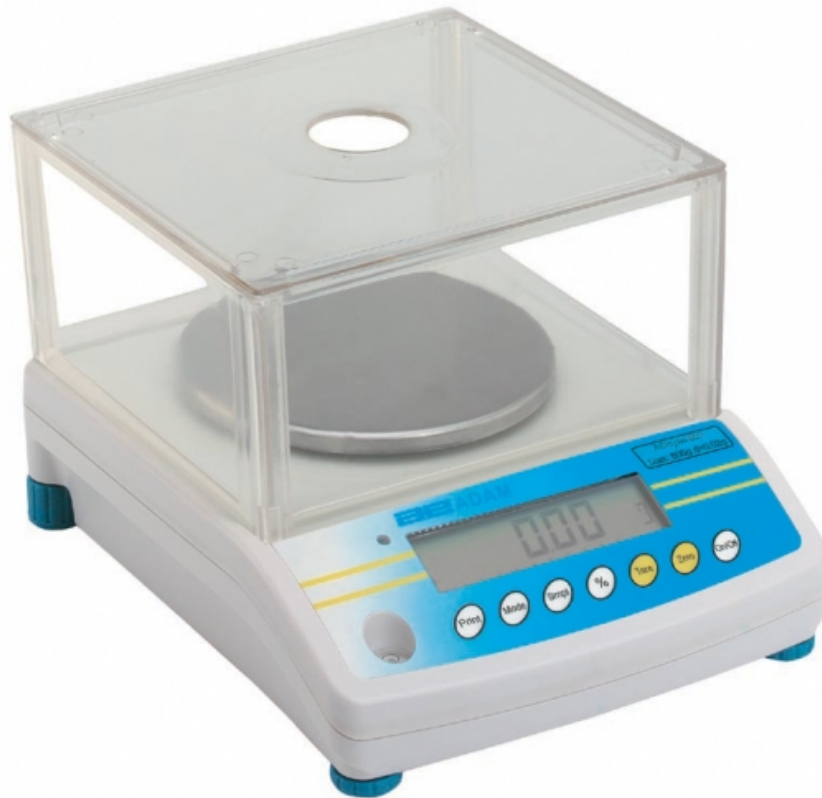

ACBplus Compact Balances

ADAM
Wessex Scale Co

Speed, Performance, Value - The Right Balance

- Capacity tracker
- Rechargeable battery / mains adapter supplied as standard
- RS-232 bi-directional interface
- Large backlit LCD display
- 15 weighing units
- Auto power off
- Stainless steel pan
- Draft shield supplied as standard
- Integral security bracket
- Adjustable feet
- Weighing
- Percentage weighing
- Weight accumulation
- Parts counting
- Below balance weighing

Technical Specifications

Model	ACBplus 150	ACBplus 300	ACBplus 600H	ACBplus 600	ACBplus 1000	ACBplus 1500	ACBplus 3000
Maximum capacity	150g	300g	600g	600g	1000g	1500g	3000g
Readability	0.005g	0.01g	0.01g	0.02g	0.01g	0.05g	0.1g
Resolution	0.005g	0.01g	0.01g	0.02g	0.01g	0.05g	0.1g
Tare range	-150g	-300g	-600g	-600g	-1000g	-1500g	-3000g
Repeatability (S.D.)	0.005g	0.01g	0.01g	0.02g	0.01g	0.05g	0.1g
Linearity (±)	0.01g	0.02g	0.02g	0.04g	0.02g	0.1g	0.2g
Pan size	120mm Ø					144x124mm	

General Specifications

Units of measurement	Gram (g), Carat (ct), Pound (lb), Ounce (Oz), Dram (d), Grain (GN), Troy Ounce (Ozt), Pennyweight (dWt), Momme (MM), Taels Hk. (TL.H), Taels S. (TL.S), Taels T. (TL.T), Tical (ti), Newton (N), Gram (g2)
Typical stabilisation time	2 Sec
Interface	RS-232 output
Calibration	Automatic external
Display	16mm / 0.6" high 6 digits LCD with auto backlight and loading bar graph
Power supply	9V/800 mA
Operating temperature	0°C - 40°C
Other features	Accuracy enhancement for parts counting and percentage weight function, rechargeable battery
Housing	ABS plastic, stainless steel platform
Draught shield dimensions	180 x 158 x 82mm
Overall dimensions (wxdxh)	195x240x70mm
Net weight	1.5kg